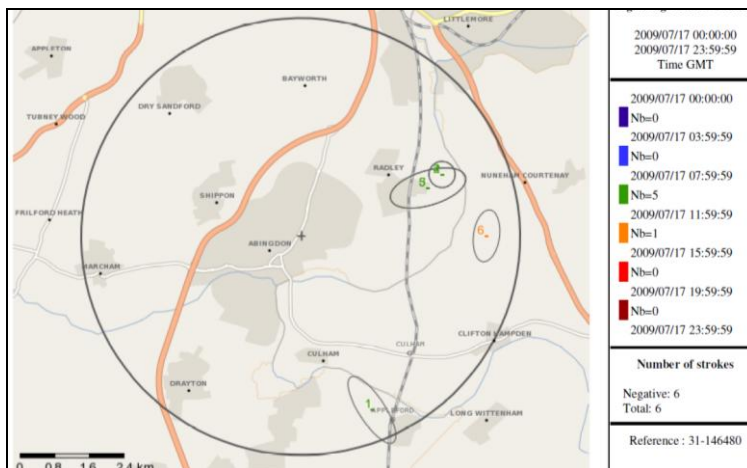

MAP OPTION

In addition to the detailed list of strokes sent by email, you can also receive a map in a pdf file and a kmz file with all the lightning strokes detected on your reference zone. The kmz file enables you to visualize the lightning strokes in your reference zone with a software like Google Earth and Google Maps.

Map Option with ellipses