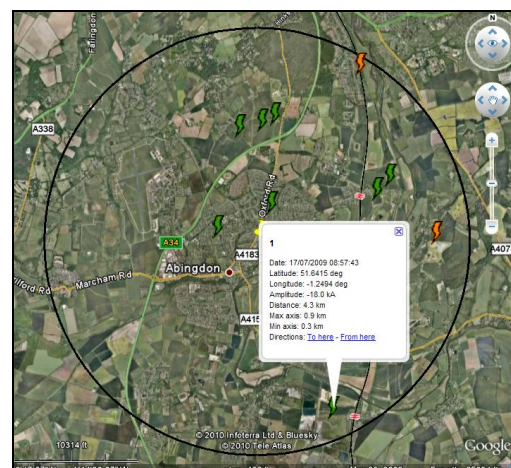

Provided Data Type of Remote Counter	Number of Strokes	Date and Time	Sign and Amplitude in kA	Geographic Coordinates Lat – Lon in degrees	Distance to site and direction	Accuracy of the location (ellipse)	Map Option
Stroke	X	X	X				
Location	X	X	X	X	X		X
Ellipse	X	X	X	X	X	X	X

(*) Prices of option upon request.

MAP OPTION

In addition to the detailed list of strokes sent by email, you can also receive a map in a pdf file and a kmz file with all the lightning strokes detected on your reference zone. The kmz file enables you to visualize the lightning strokes in your reference zone with a software like Google Earth and Google Maps.

Map Option with ellipses

Google Earth Visualisation

These maps are also available online on your personal account.

PRICES

Type of Remote Counter	Prices	In £ per year (VAT not included)	With Map Option
Stroke		£ 420	
Location		£ 470	£ 570
Ellipse		£ 520	£ 620